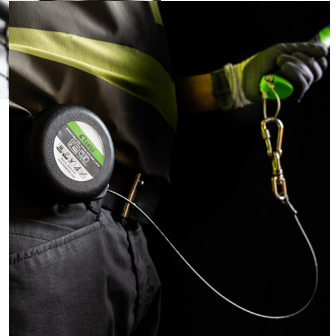

RETRACTABLE TOOL LANYARD

FOR SAFE WORK AT HEIGHTS

Luna
TOOLS

- ▶ Compact design, automatic retractive cable
- ▶ Ideal in areas where workspace is confined
- ▶ Robust and solid
- ▶ Keeps tools up to 400 gram hanging in the lanyard

RETRACTABLE TOOL LANYARD

Retractable tool lanyard with plastic covered cable in stainless steel. 6mm swivel fastener in the end to avoid tangle. Equipped with belt holder for easy fastening to belt/harness up to 50 mm width. 264750100 with automatic lock function. Add carabiner to attach tool.